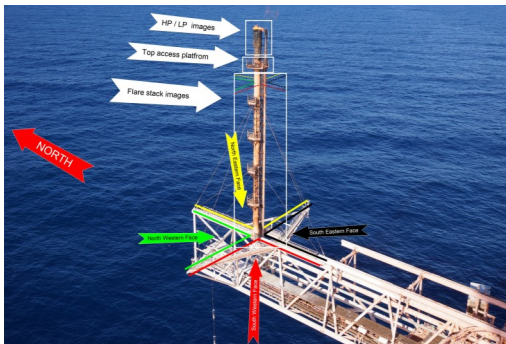

# Applus<sup>+</sup>

Aerial Photography Specialists

**An Entirely New Perspective**

- Live Flare Tip Inspection
- Structural Integrity
- Corrosion Detection
- Correct Operation
- Flow Effect Monitoring
- Hardware Identification

**UAV Drone  
Visual Inspections**

# Giga-Pixel Stitching Technology

**Thousands of Pixels,  
One Incredible Image**

- Ultra High Resolution
- Hundreds of images seamlessly stitched together
- Adds context to close-up detailed images
- Asset reviewed holistically revealing trends or patterns
- Multiple camera angles ensures 100% coverage

### Two Perspectives, One Incredible Outcome

Aerial & ground based camera systems capture multiple different perspectives.

Extremely high detailed imagery captured during live operation delivers inspection insights otherwise unattainable.