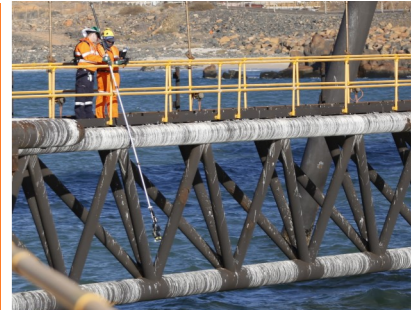

- Remote Access Inspection Solutions -

Applus⁺

Aerial Photography Specialists

Fly Out Over The Edge

- Significantly Reduces Costs Of Existing Access Methods
- Eliminates Working At Height & Working Over Edge Risks
- Fast & Efficient Data Collection
- Incredibly High Detailed Imagery To Assess Defects

UAV Drone Inspections

Pole Mounted Inspection Camera

Articulated Inspection Cameras

- Eliminates Slow & Expensive Existing GVI Methodologies
- GVI Inspection Of Entire Assets In A Matter Of Weeks
- Comprehensive Data Mapping & Collation
- 42mp High Quality Cameras