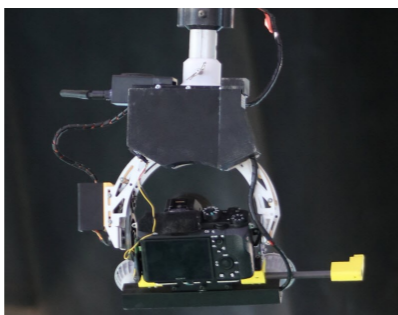

- Remote Access Inspection Solutions -

Applus⁺

Aerial Photography Specialists

Fly Out Over The Edge

- Significantly Reduces Costs Of Existing Access Methods
- Eliminates Working At Height & Working Over Edge Risks
- Fast & Efficient Data Collection
- Incredibly High Detailed Imagery To Assess Defects

UAV Drone Inspections

Pole Mounted Inspection Camera

Articulated Inspection Cameras

- Eliminates Slow & Expensive Existing GVI Methodologies
- GVI Inspection Of Entire Assets In A Matter Of Weeks
- Comprehensive Data Mapping & Collation
- 42mp High Quality Cameras

Perfectly Fit For Purpose

- In House Custom Designs & Construction
- 3D Printing, CNC Machining & Carbon Composites
- Latest Camera, Lighting & Battery Technology
- Designed Specifically To Suit Requirements Of The Task